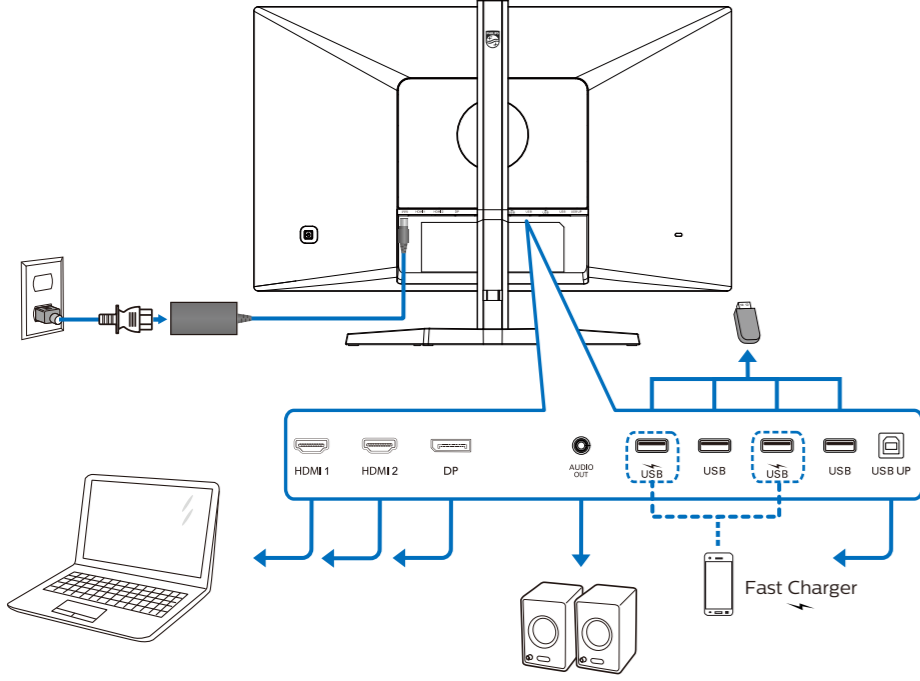

4

Register your product and get support at www.philips.com/support

Specifications are subject to change without notice.

HDMI

www.philips.com

Energy Labelling
27M1N5200PA

Printed in China

F41G27M181342B----

PHILIPS
Gaming Monitor
Momentum 5000

27M1N5200P
27M1N5200PA

Quick start

Register your product and get support at www.philips.com/welcome

Contents

*Different according to region
Display design may differ from that illustrated

1

▲ CAUTION: Place the monitor face down on a smooth surface. Pay attention not to scratch or damage the screen.

2

USB hub

3

↓

Game Setting	Adaptive Sync	On
	MPRT	Off
LowBlue Mode	MPRT Level	0
	Crosshair	Off
Input	Low Input Lag	On
	SmartResponse	Off
Picture	SmartFrame	Off
SmartSize		
Audio		

→

Game Setting	Adaptive Sync	On
	MPRT	Off
LowBlue Mode	MPRT Level	0
	Crosshair	Off
Input	Low Input Lag	On
	SmartResponse	Off
Picture	SmartFrame	Off
SmartSize		
Audio		

←

SmartImage™	SmartImage™	↑	Input
FPS	HDR Game		1 HDMI 2.0
Racing	HDR Movie		2 HDMI 2.0
RTS	HDR Photo		DisplayPort
Gamer 1	Personal		
Gamer 2	Off		
LowBlue Mode			
EasyRead			
SmartUniformity			
Off			

Game Setting	Adaptive Sync	On
	MPRT	Off
LowBlue Mode	MPRT Level	0
	Crosshair	Off
Input	Low Input Lag	On
	SmartResponse	Off
Picture	SmartFrame	Off
SmartSize		
Audio		

→

Game Setting	Adaptive Sync	On
	MPRT	Off
LowBlue Mode	MPRT Level	0
	Crosshair	Off
Input	Low Input Lag	On
	SmartResponse	Off
Picture	SmartFrame	Off
SmartSize		
Audio		

←

Game Setting	Adaptive Sync	On
	MPRT	Off
LowBlue Mode	MPRT Level	0
	Crosshair	Off
Input	Low Input Lag	On
	SmartResponse	Off
Picture	SmartFrame	Off
SmartSize		
Audio