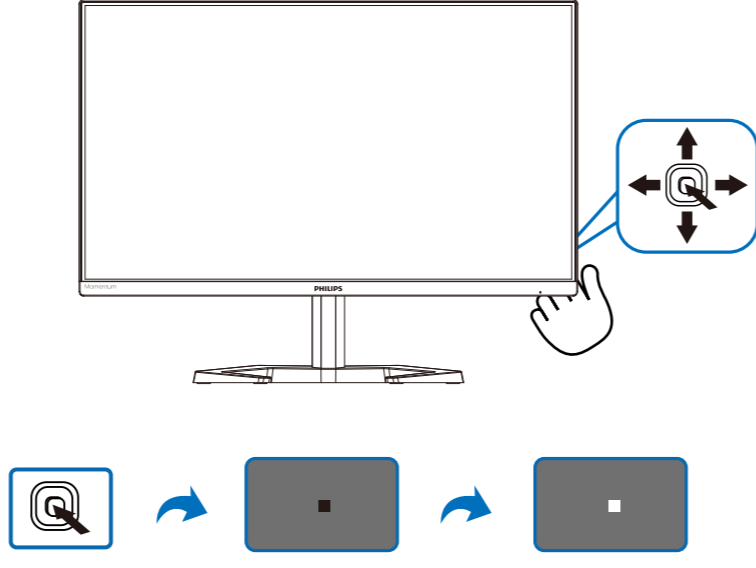

4

Register your product and get support at www.philips.com/support

Specifications are subject to change without notice.

HDMI

www.philips.com

Energy Labelling
27M1N5200PA

Printed in China

F41G27M181342B----

PHILIPS
Gaming Monitor
Momentum 5000

27M1N5200P
27M1N5200PA

Quick start

Register your product and get support at www.philips.com/welcome

Contents

*Different according to region
Display design may differ from that illustrated

1

▲ CAUTION: Place the monitor face down on a smooth surface. Pay attention not to scratch or damage the screen.

2

USB hub

3

↓

Game Setting	Adaptive Sync	On
	MPRT	Off
LowBlue Mode	MPRT Level	0
	Crosshair	Off
Input	Low Input Lag	On
	SmartResponse	Off
Picture	SmartFrame	Off
SmartSize		
Audio		

→

Game Setting	Adaptive Sync	On
	MPRT	Off
LowBlue Mode	MPRT Level	0
	Crosshair	Off
Input	Low Input Lag	On
	SmartResponse	Off
Picture	SmartFrame	Off
SmartSize		
Audio		

←

SmartImage™	SmartImage™	↑	Input
FPS	HDR Game		1 HDMI 2.0
Racing	HDR Movie		2 HDMI 2.0
RTS	HDR Photo		DisplayPort
Gamer 1	Personal		
Gamer 2	Off		
LowBlue Mode			
EasyRead			
SmartUniformity			
Off			

Game Setting	Adaptive Sync	On
	MPRT	Off
LowBlue Mode	MPRT Level	0
	Crosshair	Off
Input	Low Input Lag	On
	SmartResponse	Off
Picture	SmartFrame	Off
SmartSize		
Audio		

→

Game Setting	Adaptive Sync	On
	MPRT	Off
LowBlue Mode	MPRT Level	0
	Crosshair	Off
Input	Low Input Lag	On
	SmartResponse	Off
Picture	SmartFrame	Off
SmartSize		
Audio		

←

Game Setting	Adaptive Sync	On
	MPRT	Off
LowBlue Mode	MPRT Level	0
	Crosshair	Off
Input	Low Input Lag	On
	SmartResponse	Off
Picture	SmartFrame	Off
SmartSize		
Audio