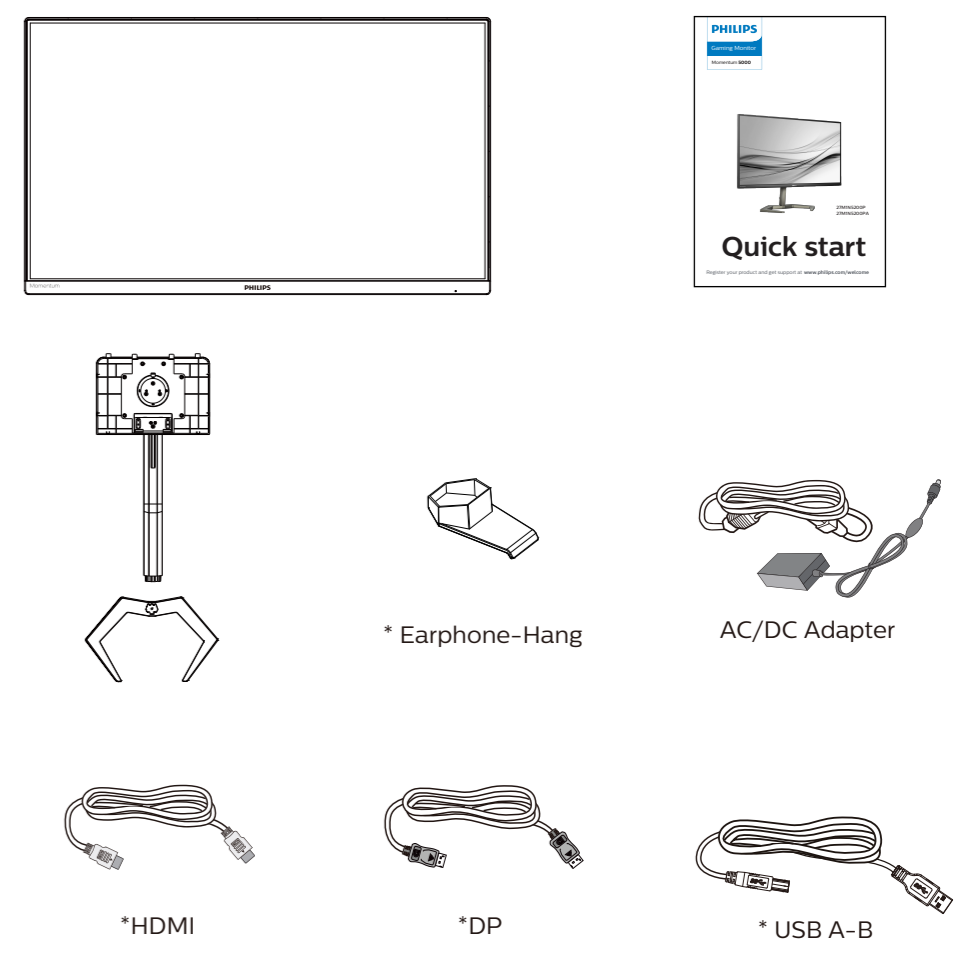

4

Register your product and get support at www.philips.com/support

Specifications are subject to change without notice.

HDMI

www.philips.com

Energy Labelling
27M1N5200PA

Printed in China

F41G27M181342B----

PHILIPS
Gaming Monitor
Momentum 5000

27M1N5200P
27M1N5200PA

Quick start

Register your product and get support at www.philips.com/welcome

Contents

*Different according to region
Display design may differ from that illustrated

1

▲ CAUTION: Place the monitor face down on a smooth surface. Pay attention not to scratch or damage the screen.

2

USB hub

3

↓

Game Setting	Adaptive Sync	On
	MPRT	Off
LowBlue Mode	MPRT Level	0
	Crosshair	Off
Input	Low Input Lag	On
	SmartResponse	Off
Picture	SmartFrame	Off
SmartSize		
Audio		

→

Game Setting	Adaptive Sync	On
	MPRT	Off
LowBlue Mode	MPRT Level	0
	Crosshair	Off
Input	Low Input Lag	On
	SmartResponse	Off
Picture	SmartFrame	Off
SmartSize		
Audio		

←

SmartImage™	SmartImage™	↑	Input
FPS	HDR Game		1 HDMI 2.0
Racing	HDR Movie		2 HDMI 2.0
RTS	HDR Photo		DisplayPort
Gamer 1	Personal		
Gamer 2	Off		
LowBlue Mode			
EasyRead			
SmartUniformity			
Off			

Game Setting	Adaptive Sync	On
	MPRT	Off
LowBlue Mode	MPRT Level	0
	Crosshair	Off
Input	Low Input Lag	On
	SmartResponse	Off
Picture	SmartFrame	Off
SmartSize		
Audio		

→

Game Setting	Adaptive Sync	On
	MPRT	Off
LowBlue Mode	MPRT Level	0
	Crosshair	Off
Input	Low Input Lag	On
	SmartResponse	Off
Picture	SmartFrame	Off
SmartSize		
Audio		

←

Game Setting	Adaptive Sync	On
	MPRT	Off
LowBlue Mode	MPRT Level	0
	Crosshair	Off
Input	Low Input Lag	On
	SmartResponse	Off
Picture	SmartFrame	Off
SmartSize		
Audio